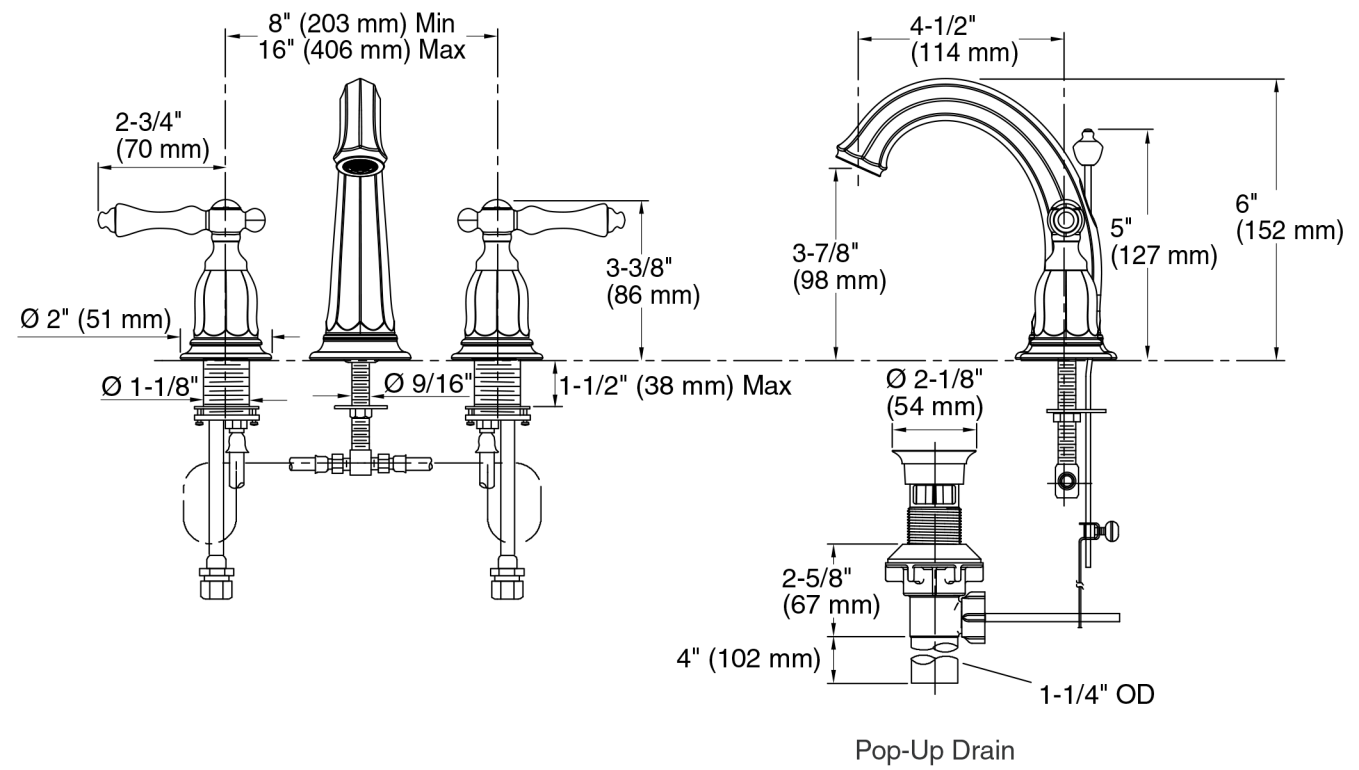

### Technical Information

All product dimensions are nominal.

Bowl configuration: Single  
 Installation: Drop-in  
 Bowl area (Only): Length: 17" (432 mm)  
 Width: 10" (254 mm)  
 Water depth: 5" (127 mm)

Number of deck holes: 3  
 Faucet hole spacing: 8" (203 mm)  
 Faucet hole(s): 1-3/8" (35 mm)  
 Drain hole: 1-3/4" (44 mm)  
 Template: 1003676, required, included

### Technical Information

All product dimensions are nominal.

**Faucet:**  
 Flow rate: 1.2 gal/min (4.5 l/min)  
 Pressure: 60 psi (4.1 bar)  
 Drain included: Yes  
 Drain tailpiece included: Yes

**Spout:**  
 Spout reach: 4-1/2" (114 mm)