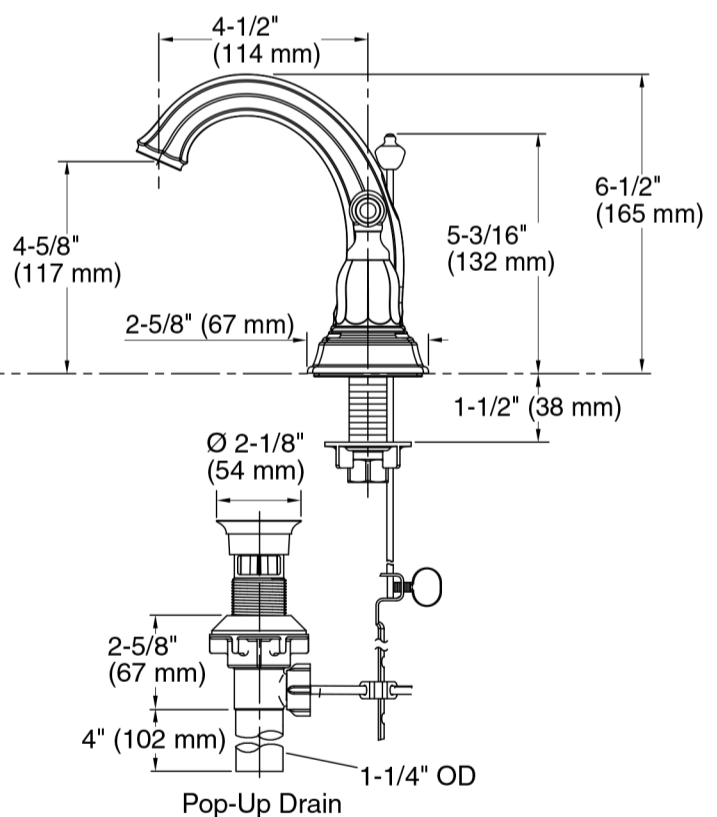

Technical Information

All product dimensions are nominal.

Bowl configuration: Single
 Installation: Drop-in
 Bowl area (Only): Length: 17" (432 mm)
 Width: 10" (254 mm)
 Water depth: 5" (127 mm)

Number of deck holes: 3
 Faucet hole spacing: 4" (102 mm)
 Faucet hole(s): 1-1/4" (32 mm)
 Drain hole: 1-3/4" (44 mm)
 Template: 1003676, required, included

Notes

Install this product according to the installation instructions.

NOTICE: Countertop manufacturer or cutter must use the cutout template provided with the product, or a current one provided by Kohler (call 1-800-4-KOHLER). Kohler is not responsible for cutout errors when incorrect cutout template is used.

THE BOLD LOOK
 OF **KOHLER**®

KOHLER® Faucets

Kelston® Centerset Bathroom Sink Faucet K-13490-4

Technical Information

All product dimensions are nominal.

Faucet:
 Flow rate: 1.2 gal/min (4.5 l/min)
 Pressure: 60 psi (4.1 bar)
 Drain included: Yes
 Drain tailpiece included: Yes

Spout:
 Spout reach: 4-1/2" (114 mm)

Notes

Install this product according to the installation guide.

ADA, OBC, CSA B651 compliant when installed to the specific requirements of these regulations.

1-800-4KOHLER (1-800-456-4537)
 Kohler Co. reserves the right to make revisions without notice to product specifications.
 For the most current Specification Sheet, go to www.kohler.com.
 11-22-2019 07:12 - US/CA/MX