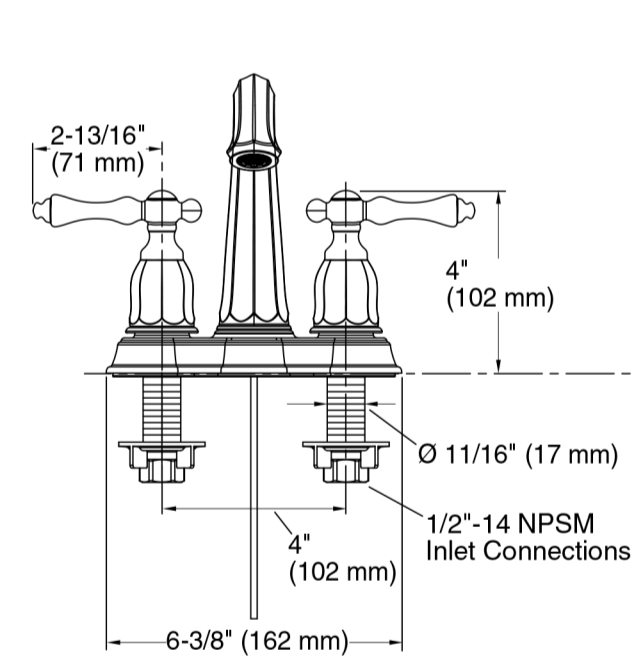

Technical Information

All product dimensions are nominal.

Bowl configuration: Single
 Installation: Drop-in
 Bowl area (Only): Length: 17" (432 mm)
 Width: 10" (254 mm)
 Water depth: 5" (127 mm)

Number of deck holes: 3
 Faucet hole spacing: 4" (102 mm)
 Faucet hole(s): 1-1/4" (32 mm)
 Drain hole: 1-3/4" (44 mm)
 Template: 1003676, required, included

THE BOLD LOOK
 OF **KOHLER**®

KOHLER® Faucets

Kelston® Centerset Bathroom Sink Faucet K-13490-4

Technical Information

All product dimensions are nominal.

Faucet:
 Flow rate: 1.2 gal/min (4.5 l/min)
 Pressure: 60 psi (4.1 bar)
 Drain included: Yes
 Drain tailpiece included: Yes

Spout:
 Spout reach: 4-1/2" (114 mm)

Notes

Install this product according to the installation guide.

ADA, OBC, CSA B651 compliant when installed to the specific requirements of these regulations.

1-800-4KOHLER (1-800-456-4537)
 Kohler Co. reserves the right to make revisions without notice to product specifications.
 For the most current Specification Sheet, go to www.kohler.com.
 11-22-2019 07:12 - US/CA/MX