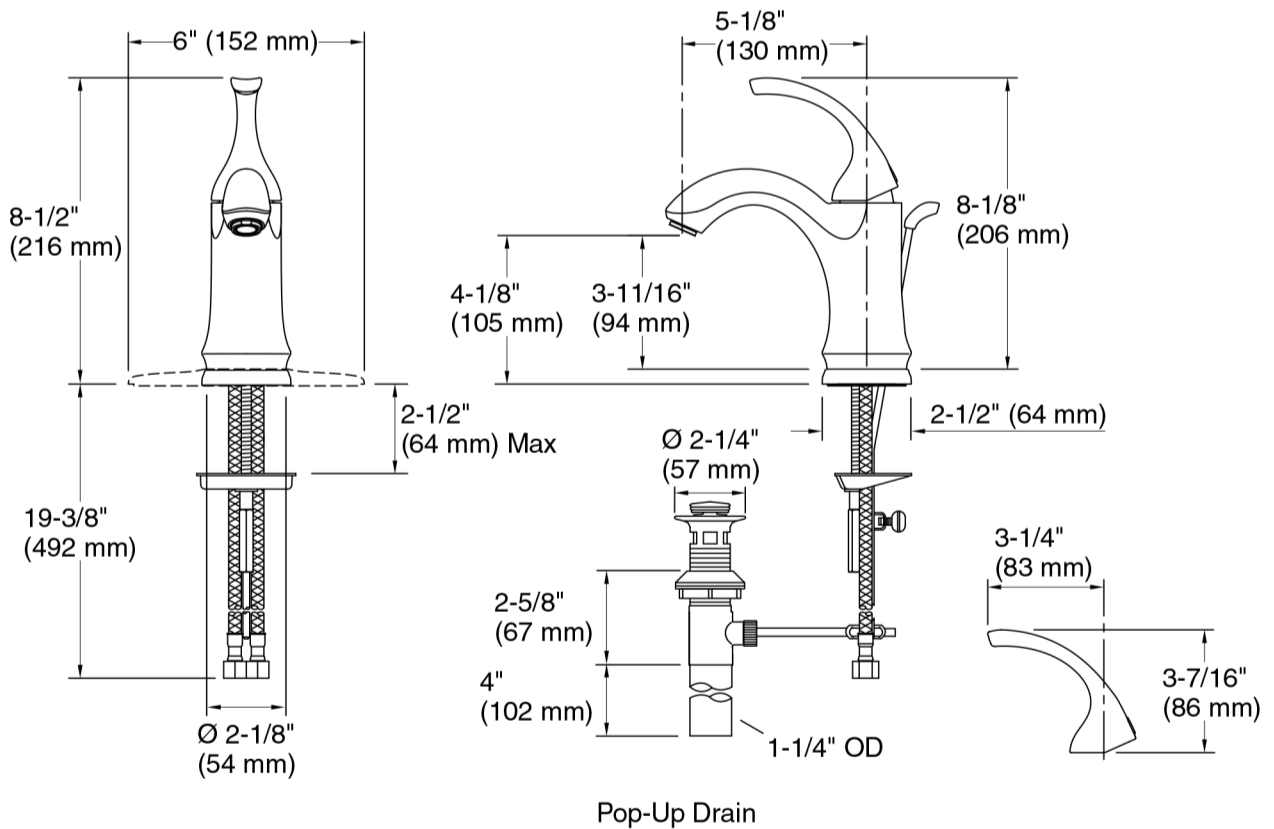

KOHLER® Faucets

Forté® Single-handle Bathroom Sink Faucet K-10215-4

Technical Information

All product dimensions are nominal.

Faucet:	
Flow rate:	1.2 gal/min (4.5 l/min)
Pressure:	60 psi (4.1 bar)
Drain included:	Yes
Drain tailpiece included:	Yes
Spout:	
Spout reach:	5-1/8" (130 mm)

Notes

Install this product according to the installation guide.

ADA, OBC, CSA B651 compliant when installed to the specific requirements of these regulations.

1-800-4KOHLER (1-800-456-4537)

Kohler Co. reserves the right to make revisions without notice to product specifications.

For the most current Specification Sheet, go to www.kohler.com.

11-22-2019 05:39 - US/CA

THE BOLD LOOK
OF **KOHLER®**